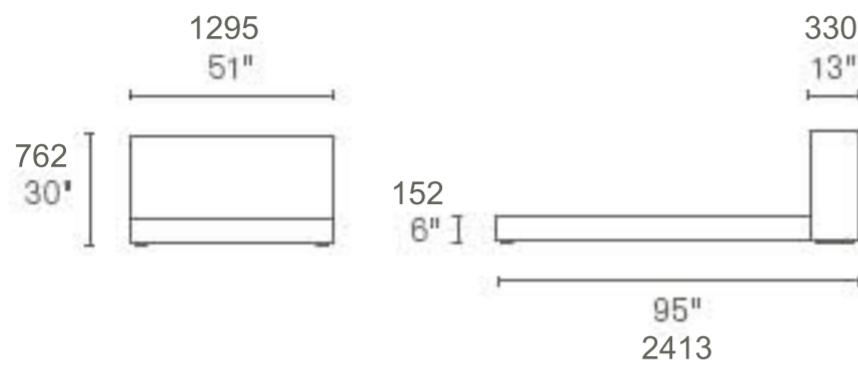

## DODU TWIN

A generously thick headboard with felt upholstery and French seams help create a soft, sculptural and low-profile bed. Headboard, rails, and footboard are upholstered in woven felt that is available in aqua, charcoal, and wheat. Aqua, and wheat have contrast stitching. For use with mattress only.

### DODU TWIN

DD1-FLTTWN-AQ  
DD1-FLTTWN-CL  
DD1-FLTTWN-WH

AQUA  
CHARCOAL  
WHEAT

twin size pictured

AQUA

CHARCOAL

WHEAT